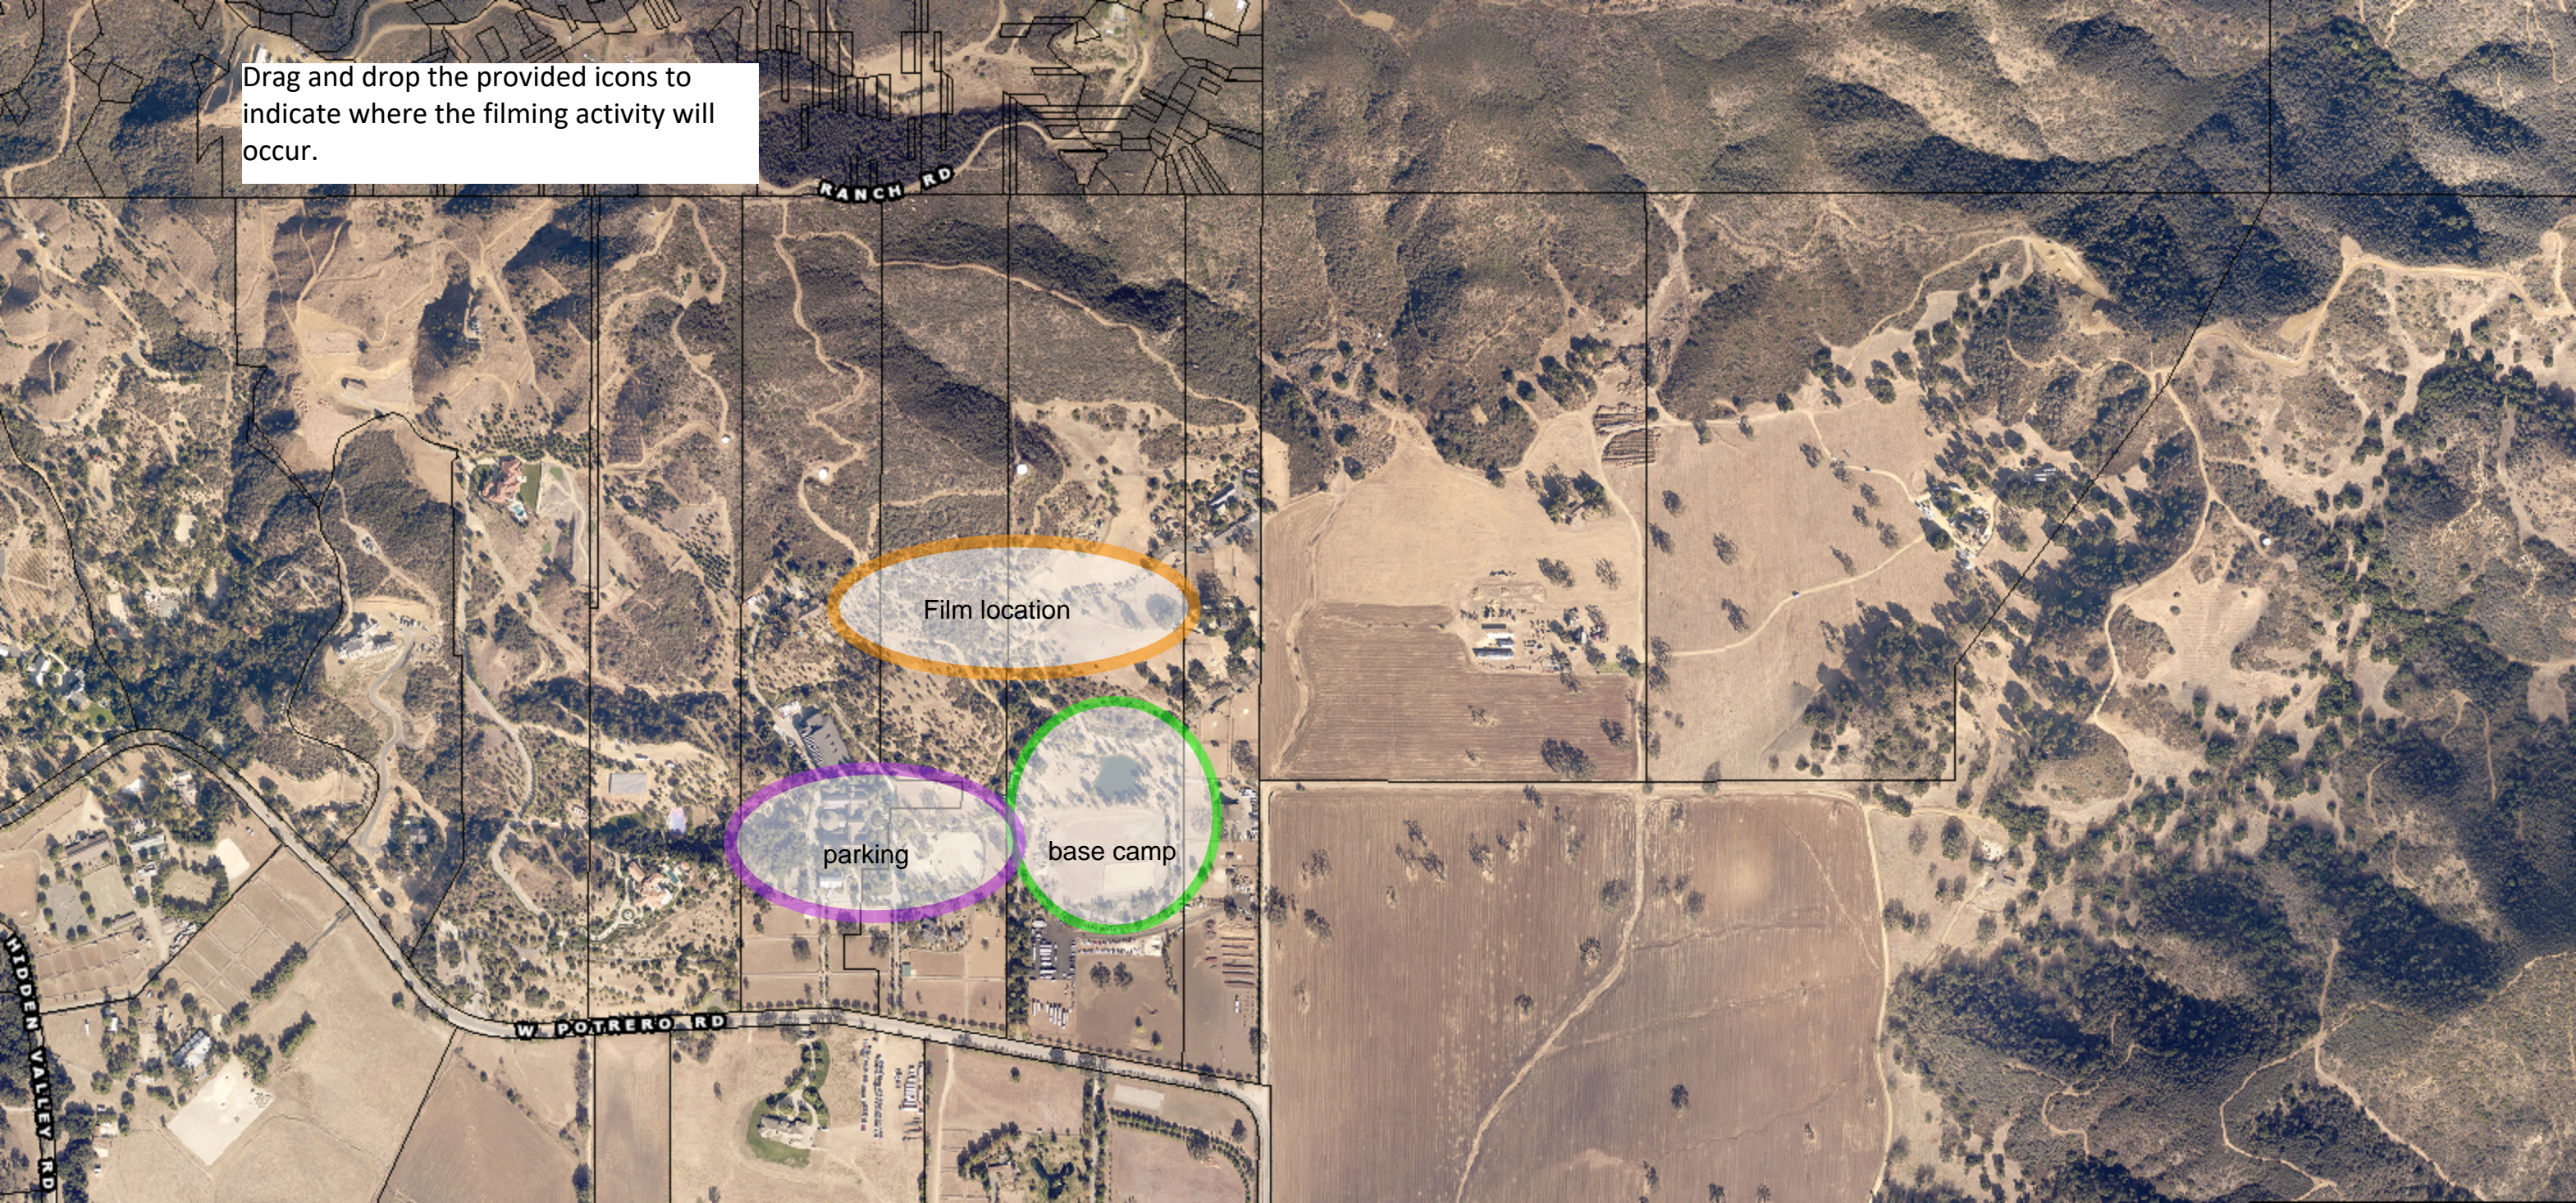

Drag and drop the provided icons to indicate where the filming activity will occur.

RANCH RD

Film location

parking

base camp

W. POTRERO RD

HIDDEN VALLEY RD

673042040

673042008

673042029

673042037

673042036

673042026

673042011

Film location

parking

base camp

W POTRERO RD

Drag and drop the provided icons to indicate where the filming activity will occur.