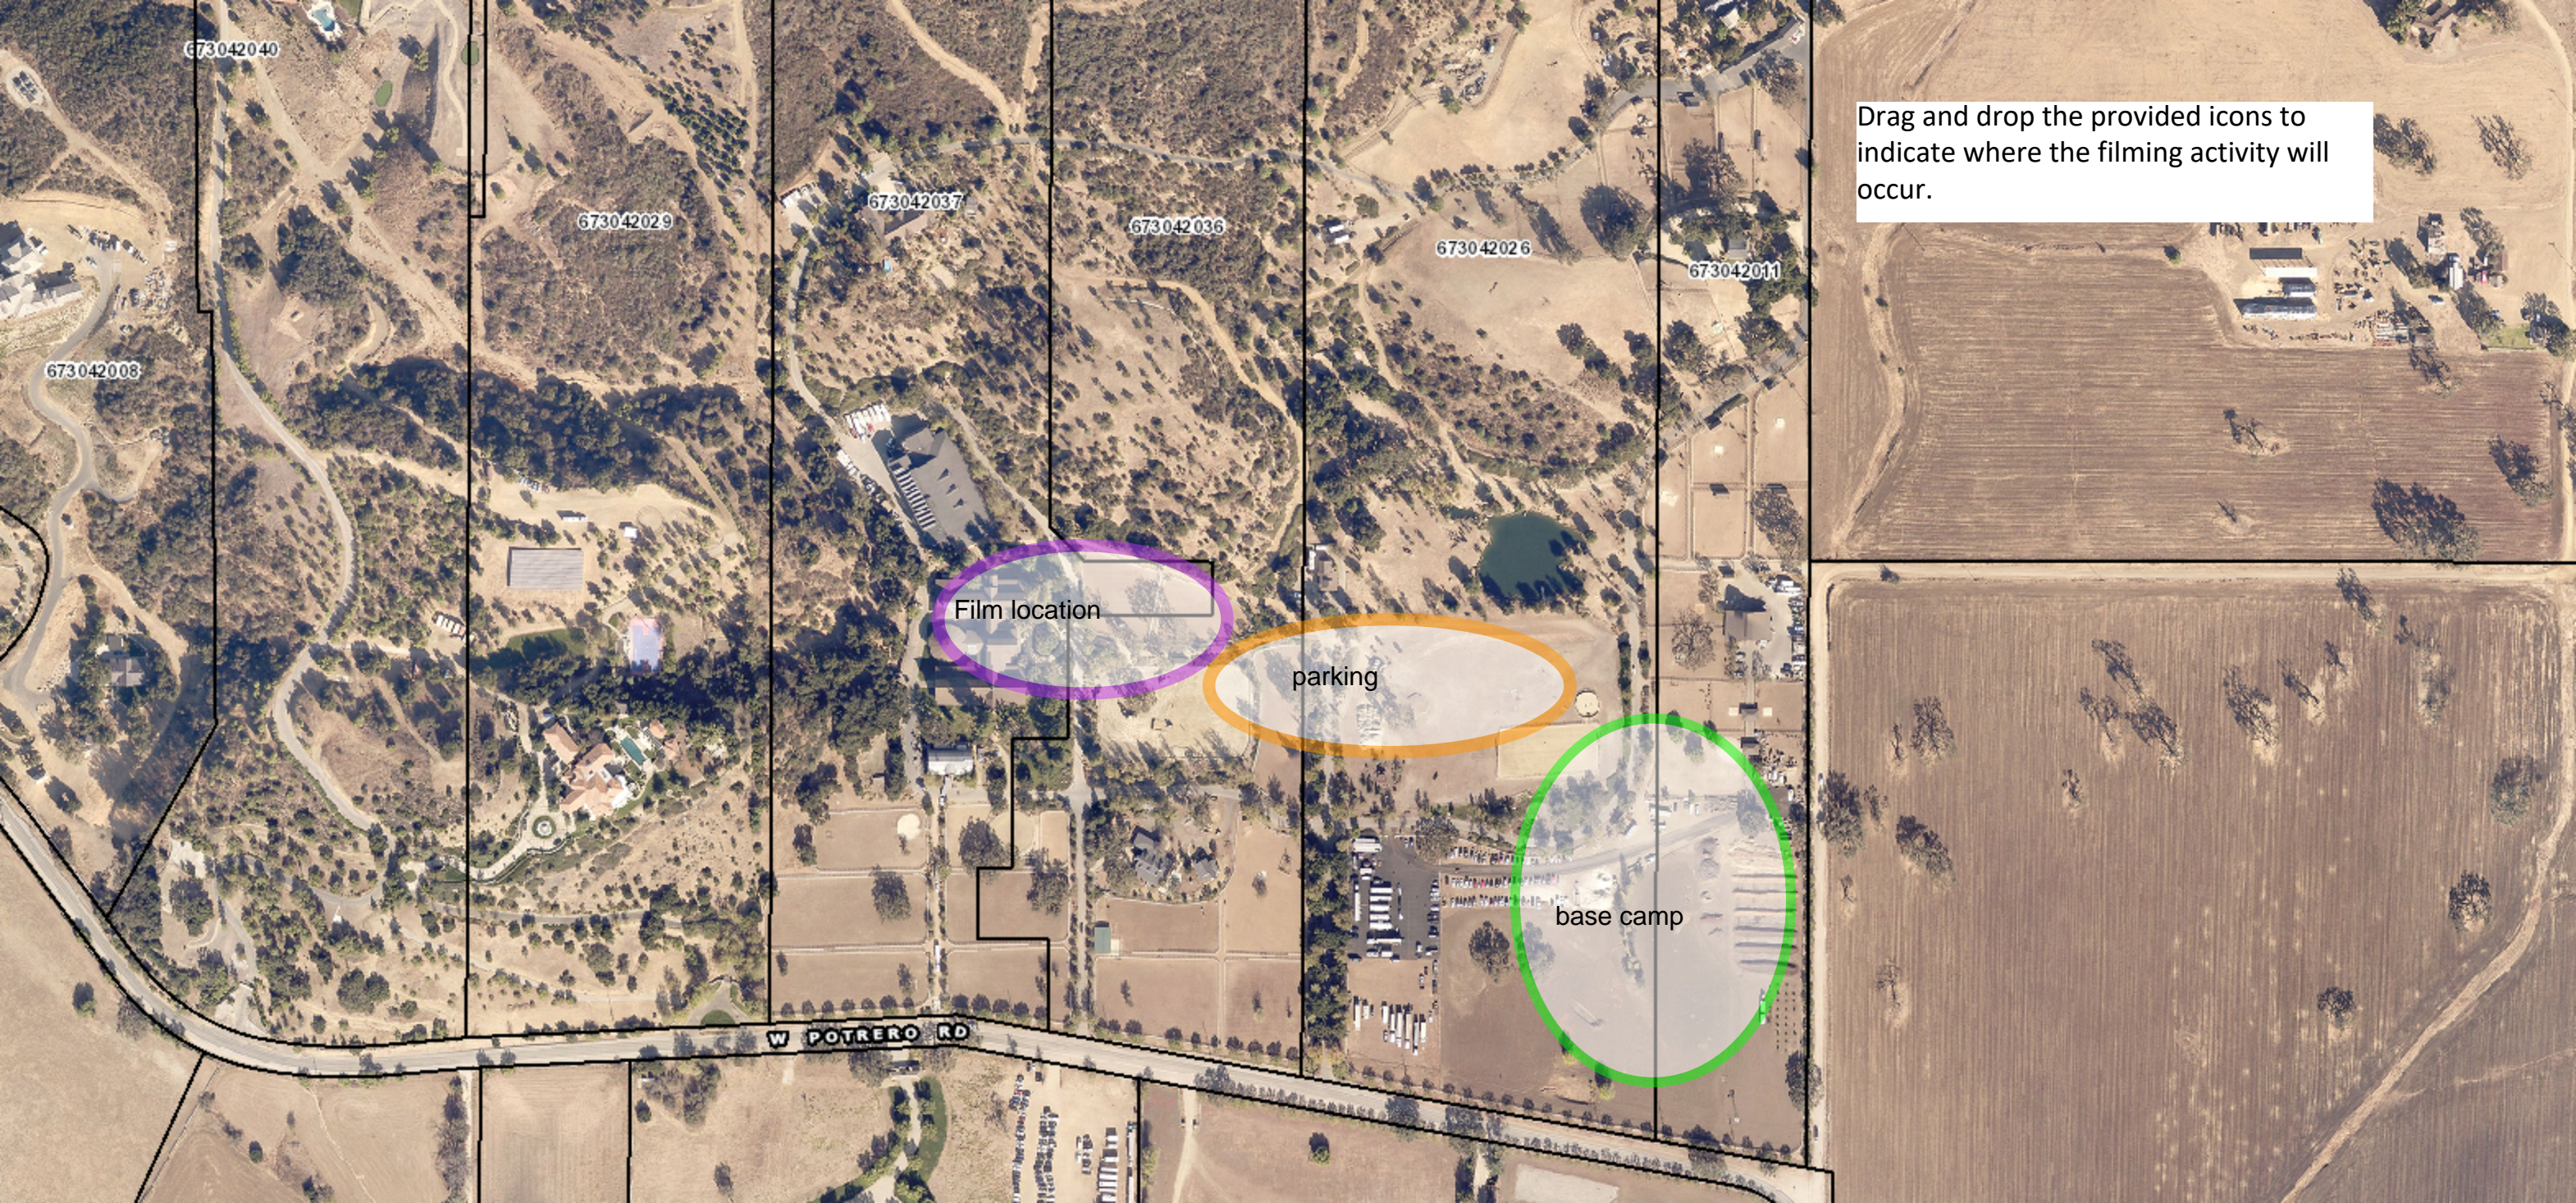

Drag and drop the provided icons to indicate where the filming activity will occur.

RANCH RD

Film location

parking

base camp

W. POTRERO RD

HIDDEN VALLEY RD

673042040

673042008

673042029

673042037

673042036

673042026

673042011

Film location

parking

base camp

W POTRERO RD

Drag and drop the provided icons to indicate where the filming activity will occur.