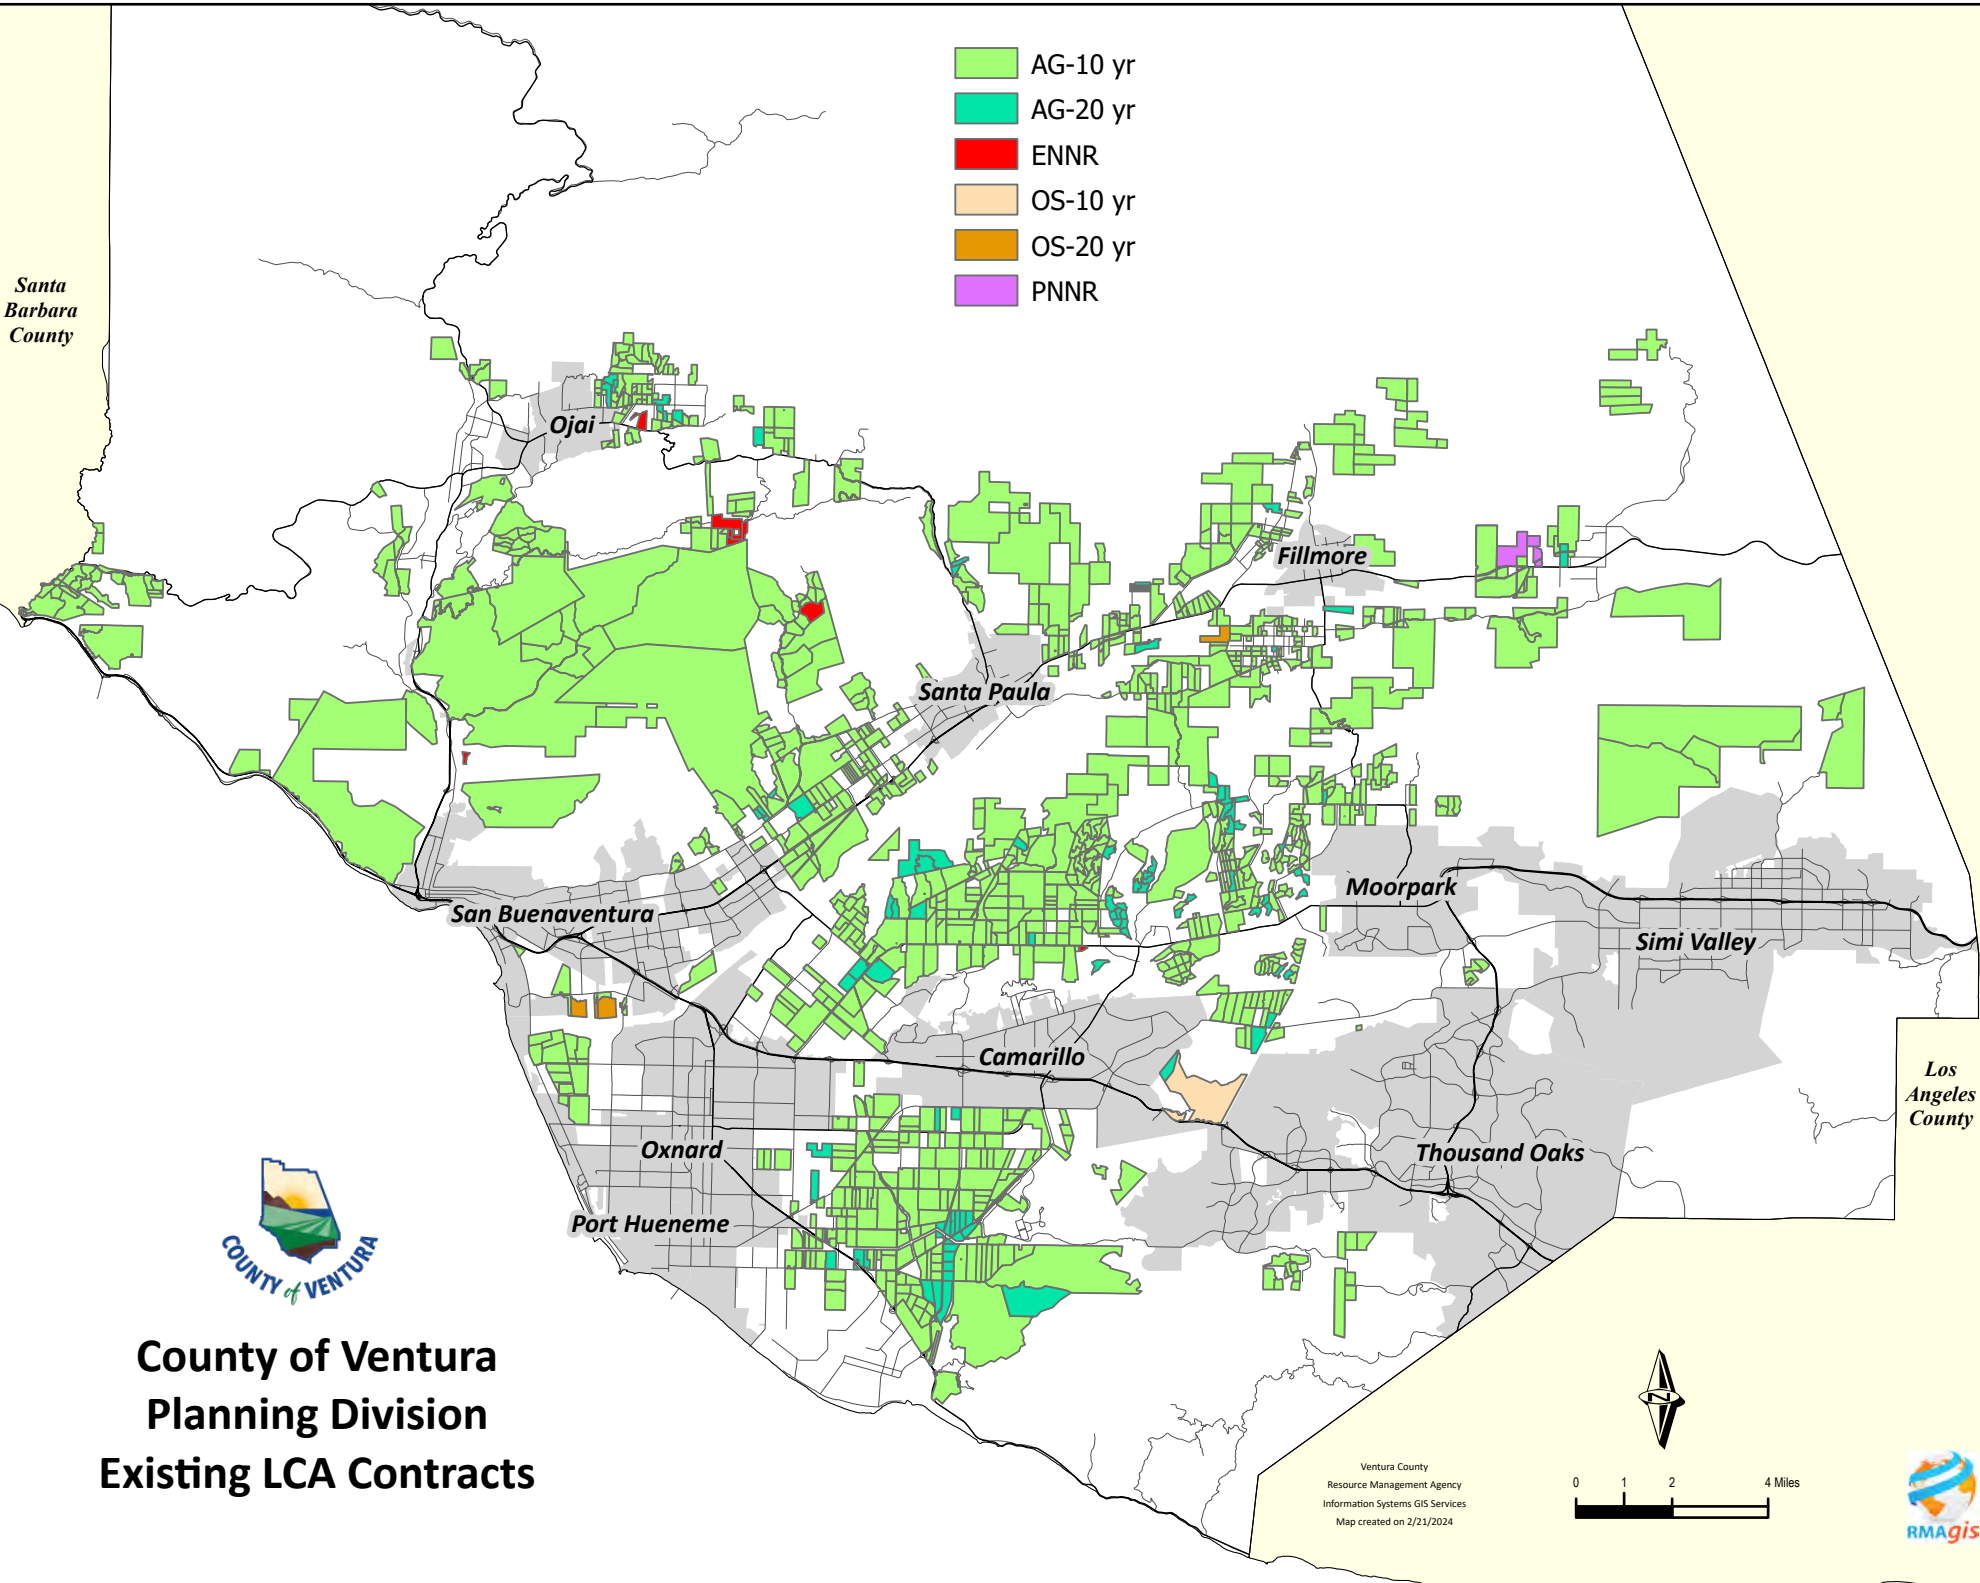

Santa Barbara County

- AG-10 yr
- AG-20 yr
- ENNR
- OS-10 yr
- OS-20 yr
- PNNR

County of Ventura Planning Division Existing LCA Contracts

Los Angeles County